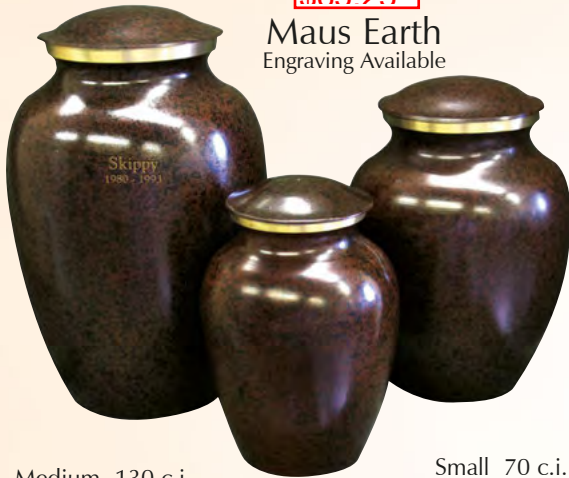

\$110.25

Xtra-Small 40 c.i.
5.7" x 3.9"
30-A-802XS

\$65.25

Small 85 c.i.
7.0" x 5.0"
30-A-802S

\$87.75

Maus Earth
Engraving Available

Medium 130 c.i.
8.6" x 5.5"
30-A-710M

\$89.89