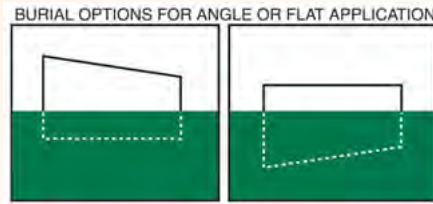

Cremation Monument 30-C-050 \$560.25

Made from a solid piece of granite.

12"W x 8.5"D x 7"H, 200 C.I.

Solid Granite Outside Marker 30-C-065

Made of solid granite. 10"W x 7"H x .75"D, 6 lbs.

STOCK

CUSTOM

CUSTOM with a #3 porcelain tile added (See page 22)